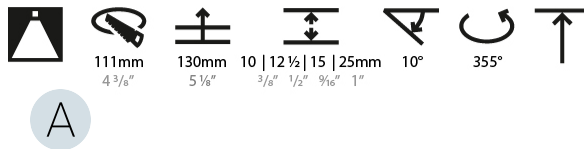

ELECTRICAL

Lamp Type: LED (Zhaga Standard)
Input Wattage (W): 13.2 / 16.5
Total Output Wattage (W): 12.1 / 14.7
Dimming: Tri-Mode (Non-Dimming and Phase Dimming (120Vac only) and 0-10V Dimming)
Driver Included: No
Driver Location: Recessed Housing
Driver Type: Constant Current - Universal
Driver Class: Class 2
Housing: See components
Input Voltage (V): 120 - 277
Constant Current (MA): 350

LED

Number of LEDs: 1
Color Temperature (°K): 2700 / 3000 / 3500 / 4000
Max. Delivered Lumen (lm): 850 / 950 / 1019 / 1040
Nominal Lumen (lm): 960 / 1070 / 1156 / 1180
CRI: >90 CRI
Efficiency (%): 88.5
Lamp Life (hrs): 50000
Upon Request: RGB-W Tunable White Special Color Temperature Special LED

OPTICAL

Reflector°: 10
Adjustability: Rotational 355°; Tilt 10°
Upon Request: Special Beam Angles

RATINGS AND CERTIFICATIONS

Zaneen Group Inc. © 2024, T 1800-388-3382, F 416-247-9319, www.zaneen.com
Certified By: Certified for North American Standards
Available for International specifications by adding "INT" at the end of the existing Model #. For assistance on 'custom' specifications, contact zteam@zaneen.com.
IP Rating: IP20
If a conflict occurs to supply the best product, we reserve the right to change specifications or materials without notice. The most recent specification sheets are found at zaneen.com