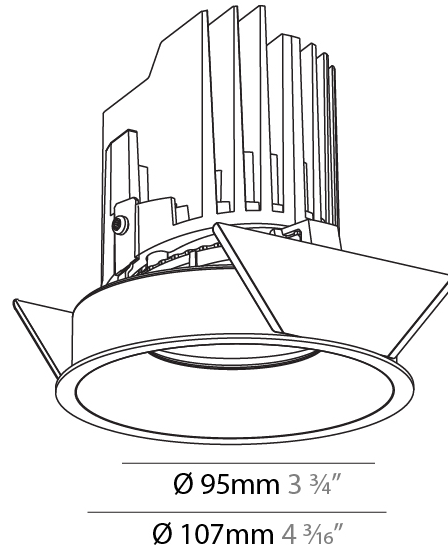

PHYSICAL

Shape: Round
Diameter (mm): 107
Diameter (in): 4 3/16
Height (mm): 112
Height (in): 4 7/16
Ceiling Thickness (mm): 10 / 12.5 / 15
Ceiling Thickness (in): 3/8 or 1/2 or 9/16
Min. Recessing Depth (mm): 130
Min. Recessing Depth (in): 5 1/8
Light Distribution: Adjustable / Downlight
Weight (kg): 0.488
Weight (lbs): 1.08
Fixture Finish: SSR / BKV / CWI / CRY / HAB / UFT / ITA / RUA / FTG / MYG / LOD / PUS / FRO / FUP / KIA / POP / BLS / SPG / MEY / GOH / GUM / CHC / COM / ABZ / JAG / OBR / MOS / ROR
Fixture Material: Aluminum Die Cast
Cut-out Measurements: 98mm / 3 7/8"

ELECTRICAL

Lamp Type: LED (Zhaga Standard)
Input Wattage (W): 13.2 / 16.5
Total Output Wattage (W): 12 / 14
Dimming: Tri-Mode (Non-Dimming and Phase Dimming (120Vac only) and 0-10V Dimming)
Driver Included: No
Driver Location: Recessed Housing
Driver Type: Constant Current - Universal
Driver Class: Class 2
Housing: See components
Input Voltage (V): 120 - 277
Constant Current (MA): 350

LED

Number of LEDs: 1
Color Temperature (°K): 2700 / 3000 / 3500 / 4000
Max. Delivered Lumen (lm): 850 / 950 / 1029 / 1050
Nominal Lumen (lm): 960 / 1070 / 1156 / 1180
CRI: >90 CRI
Efficiency (%): 0.885
Lamp Life (hrs): 50000

OPTICAL

Reflector°: 10
Adjustability: Rotational 355°; Tilt 10°

RATINGS AND CERTIFICATIONS

Certified By: Certified for North American Standards
IP rating: IP20